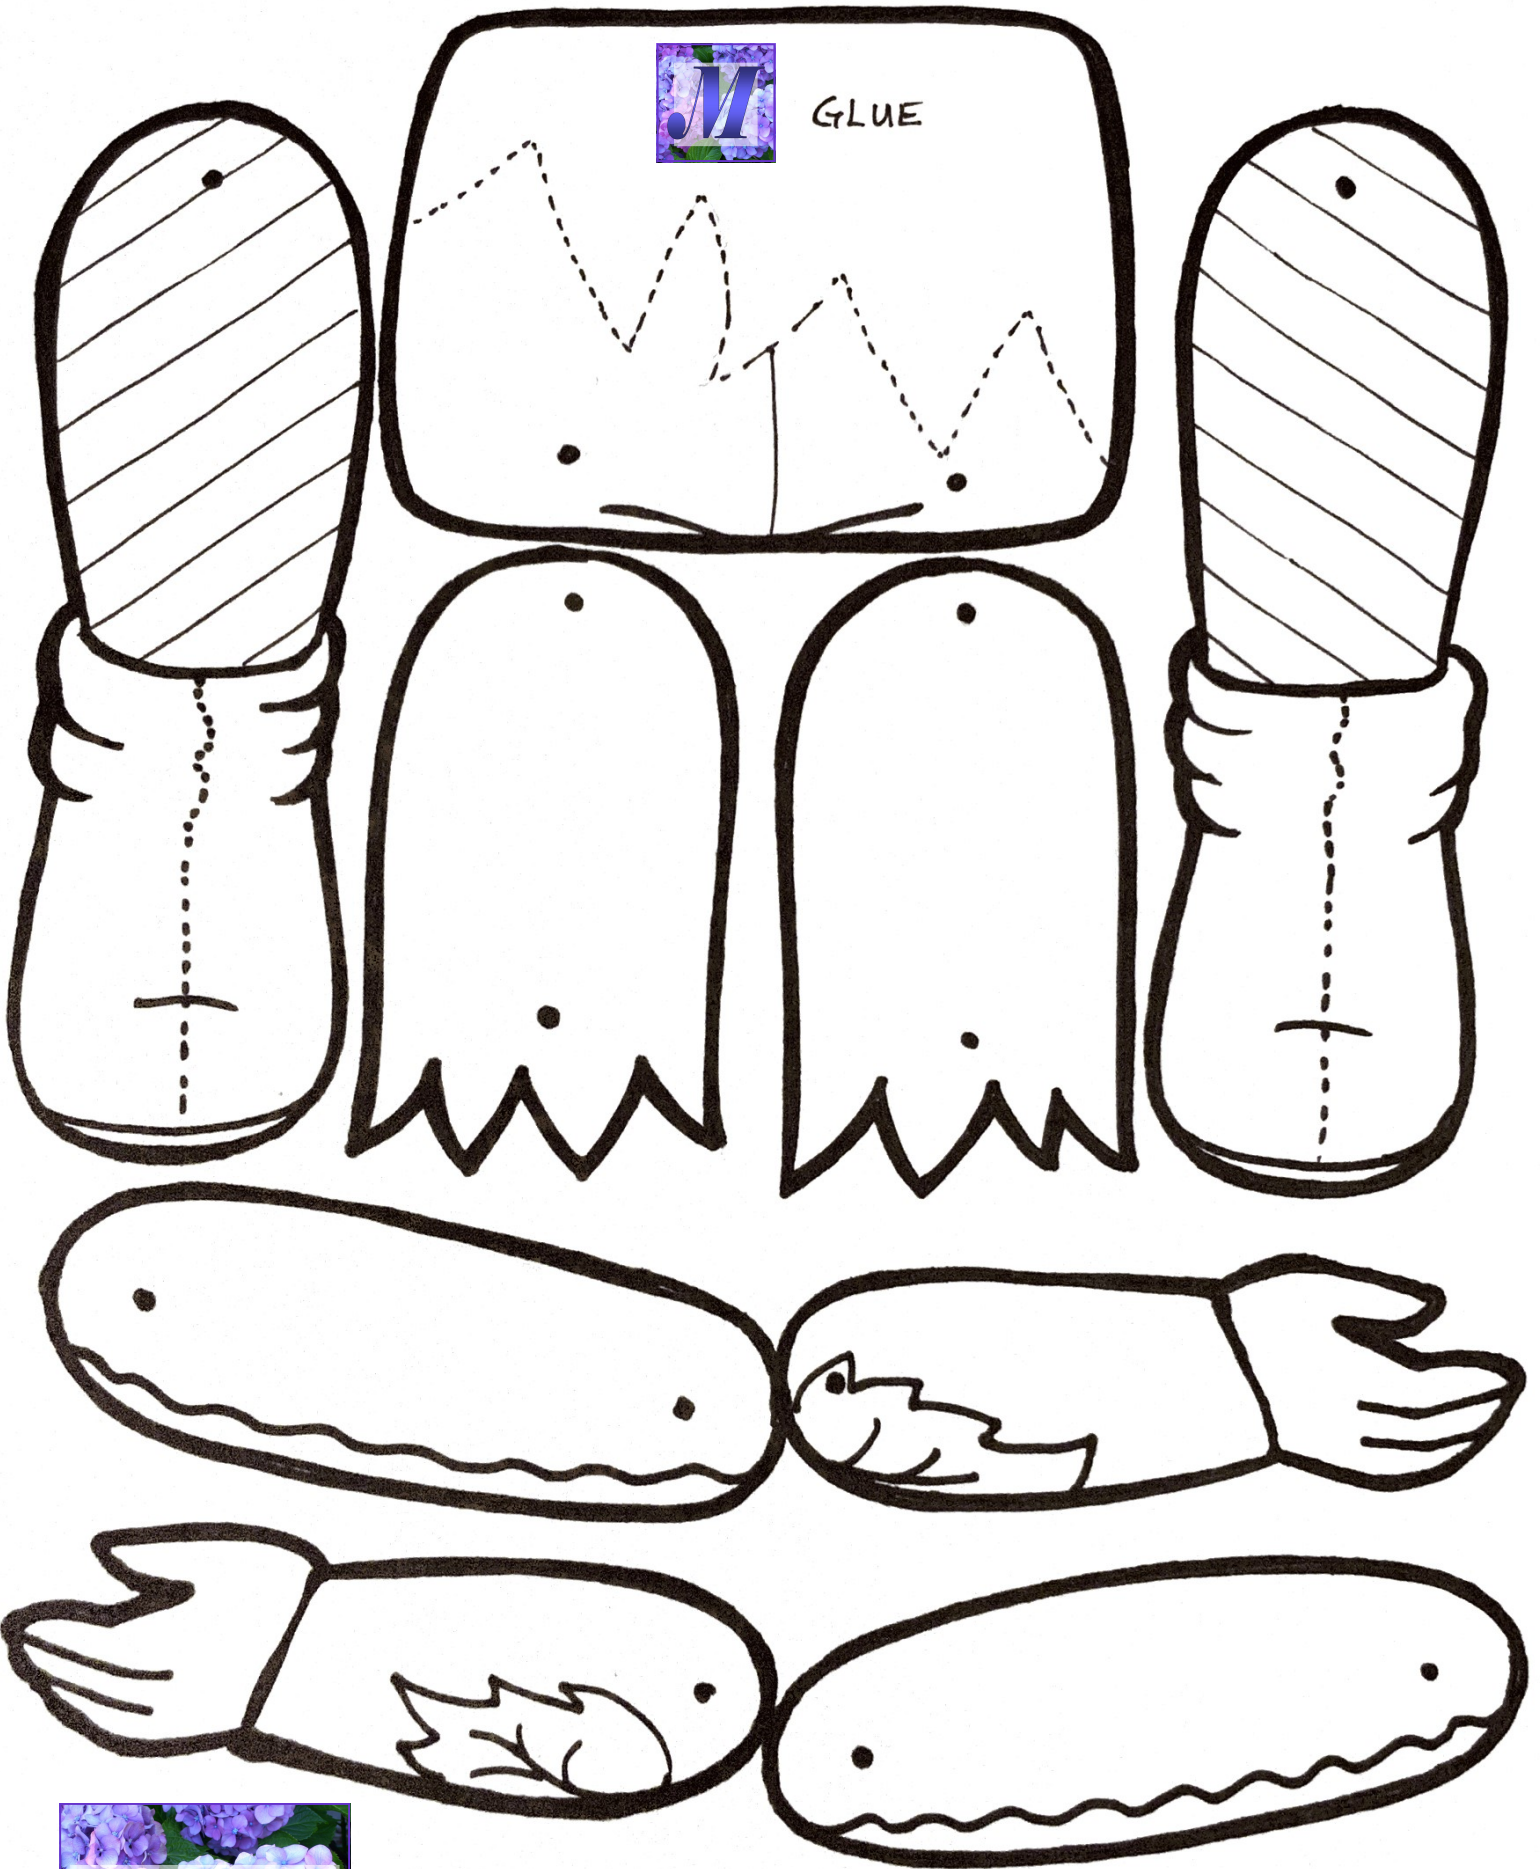

FALL HARVEST  
FAERIE  
BOY

COLOR,  
CUT,  
& GLUE  
CRAFT

ATTACH  
JOINTS  
WITH  
BRADS  
FOR  
MOVEMENT.

GLUE  
LOWER  
TORSO  
TO SHIRT  
COVERING  
THE  
DOTTED  
LINE.

GLUE

FALL HARVEST  
FAERIE BOY

# FALL HARVEST FAERIE GIRL

COLOR, CUT,  
& GLUE CRAFT

GLUE SKIRT TO UPPER  
TORSO COVERING THE  
DOTTED LINE.

ATTACH JOINTS WITH  
BRADS FOR MOVEMENT.