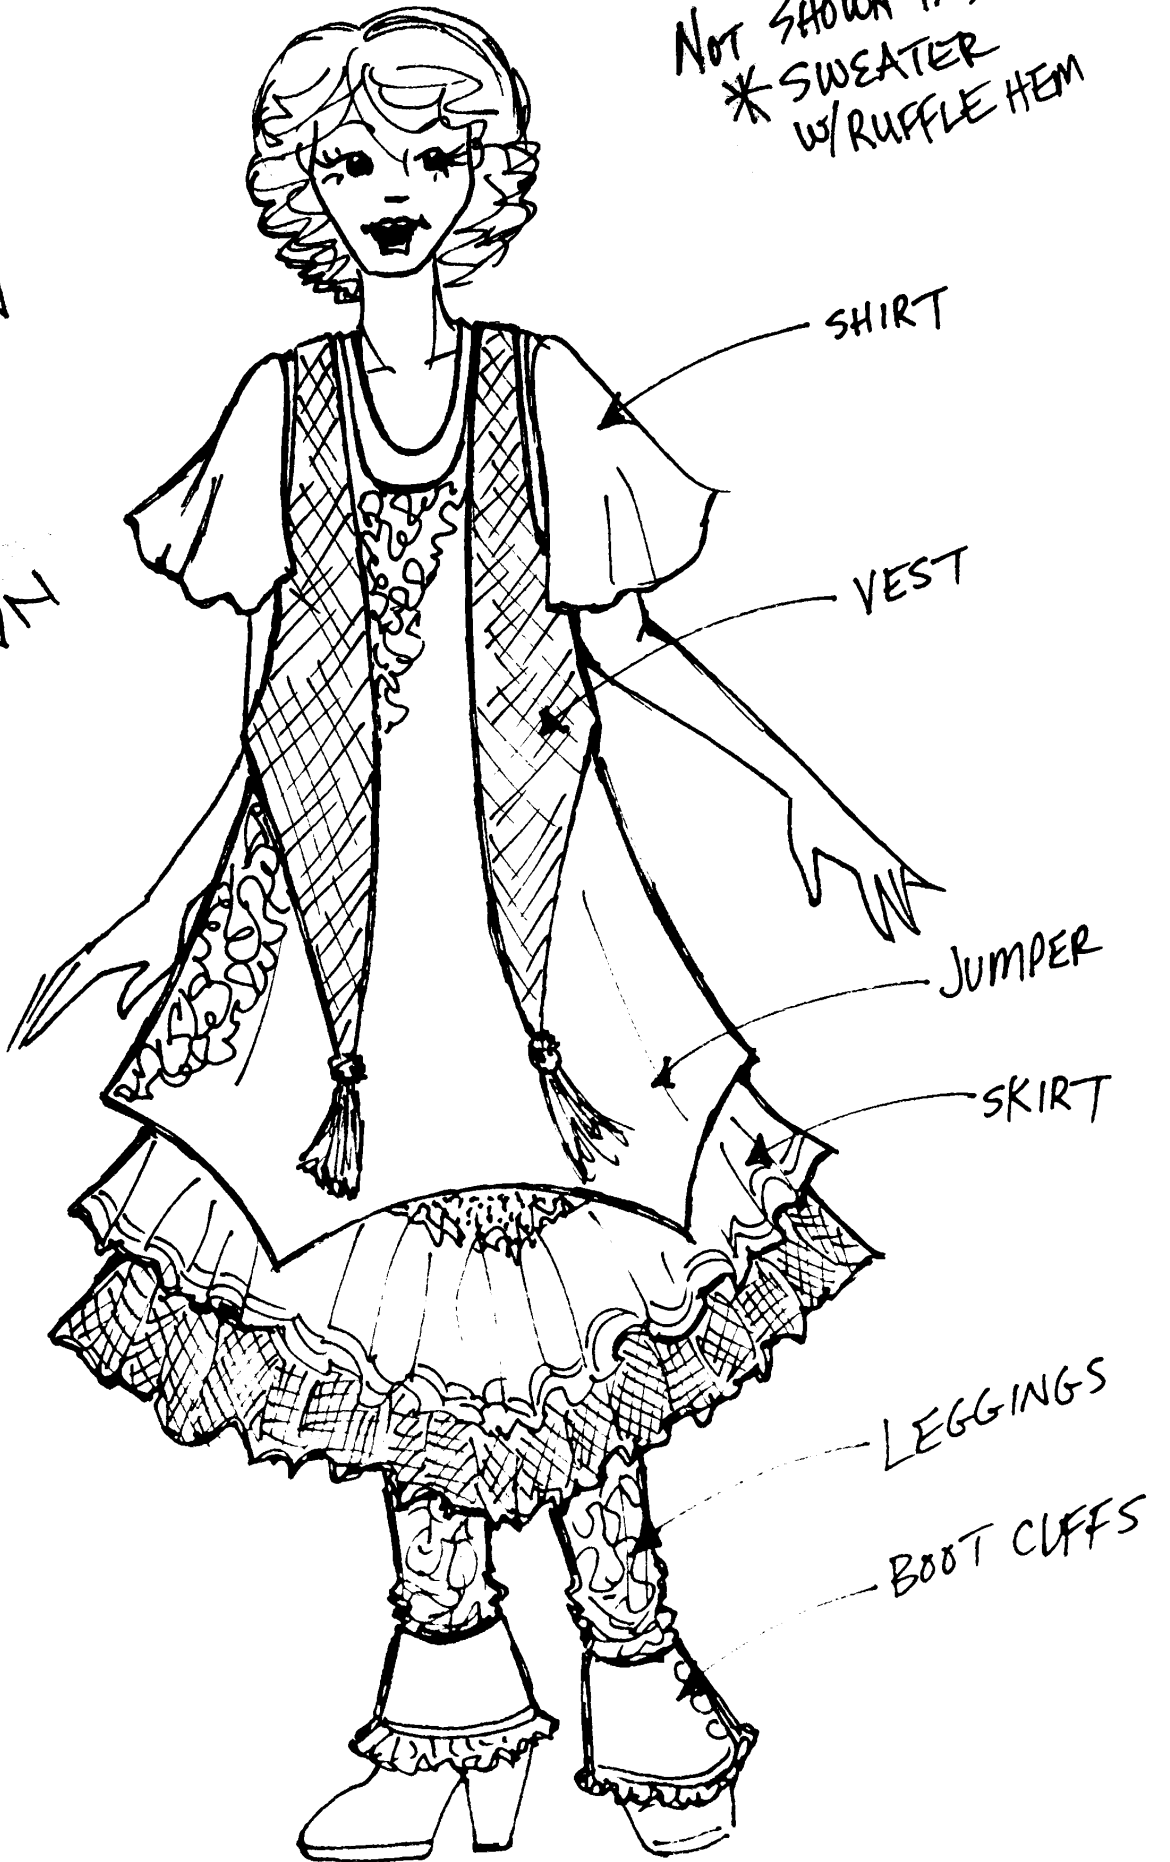

MODERN STYLE
SET

6 PIECES
SHOWN

(sweater
not shown
in sketch)

NOT SHOWN IN SKETCH:
* SWEATER
W/ RUFFLE HEM

SHIRT

VEST

JUMPER

SKIRT

LEGGINGS

BOOT CUFFS